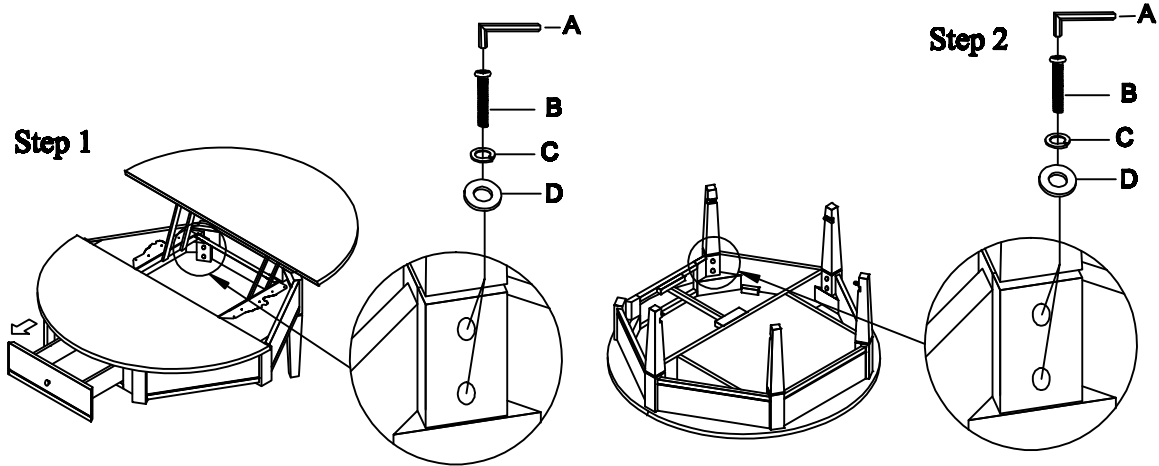

ASSEMBLY INSTRUCTION

ITEM NO: 107481
 ROUND COCKTAIL TABLE

DO NOT TIGHTEN SCREWS UNTIL COMPLETELY ASSEMBLED

Item	Sketch	Description	Qty
A		Allen Wrench 4MM	1pc
B		Allen Bolt Ø1/4**1-3/4"	12pcs
C		Lock Washer Ø1/4"	18pcs
D		Washer Ø1/4**Ø16mm	18pcs
E		Allen Bolt Ø1/4**1/2"	6pcs