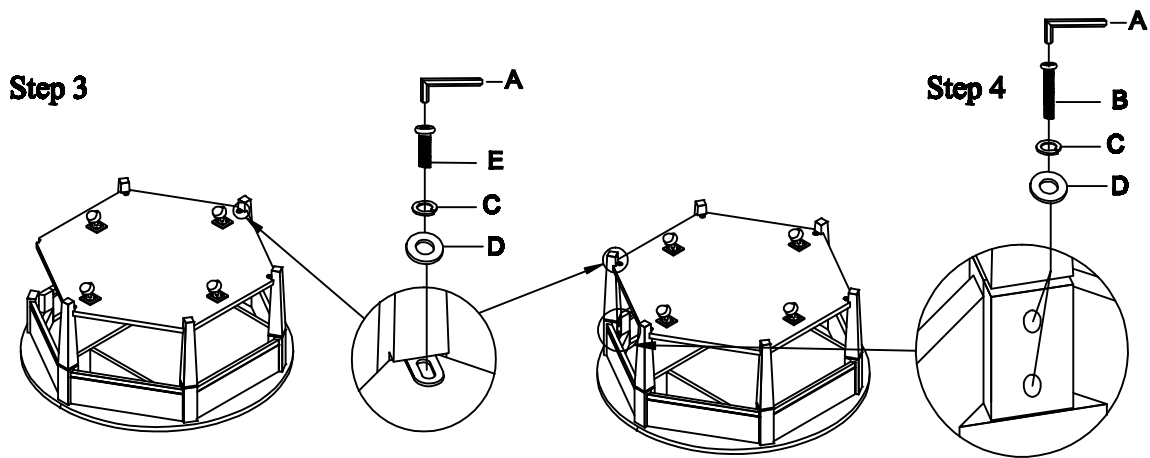

ASSEMBLY INSTRUCTION

ITEM NO: 107481
 ROUND COCKTAIL TABLE

DO NOT TIGHTEN SCREWS UNTIL COMPLETELY ASSEMBLED

Item	Sketch	Description	Qty
A		Allen Wrench 4MM	1pc
B		Allen Bolt Ø1/4**1-3/4"	12pcs
C		Lock Washer Ø1/4"	18pcs
D		Washer Ø1/4**Ø16mm	18pcs
E		Allen Bolt Ø1/4**1/2"	6pcs