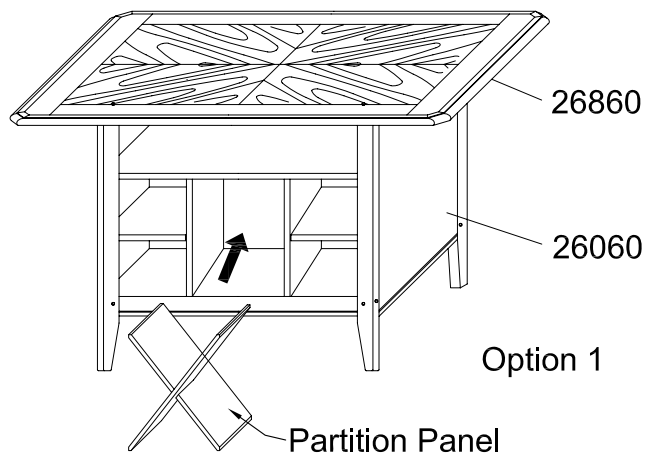

# Southern Living

by Chromcraft Revington

26860 ISLAND TOP

26060 ISLAND BASE

Item	Sketch	Description	Qty
A		Flat Washer 5/16" x 16mm	8 PCS
B		Lock Washer 5/16"	8 PCS
C		Bolt 5/16" x 2"	8 PCS
D		Bolt 5/16" x 1-1/8"	1 PC
E		Hex Wrench 5/16"	4 PCS
F		Shelf pin	12 PCS
G		Screw 3mm x 15mm	12 PCS