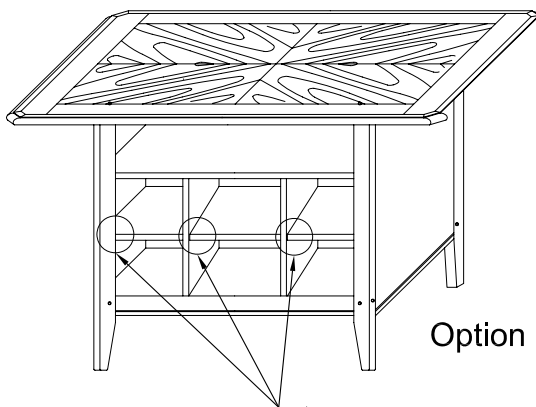

# Southern Living

by Chromcraft Revington

26860 ISLAND TOP

26060 ISLAND BASE

Item	Sketch	Description	Qty
A		Flat Washer 5/16" x 16mm	8 PCS
B		Lock Washer 5/16"	8 PCS
C		Bolt 5/16" x 2"	8 PCS
D		Bolt 5/16" x 1-1/8"	1 PC
E		Hex Wrench 5/16"	4 PCS
F		Shelf pin	12 PCS
G		Screw 3mm x 15mm	12 PCS