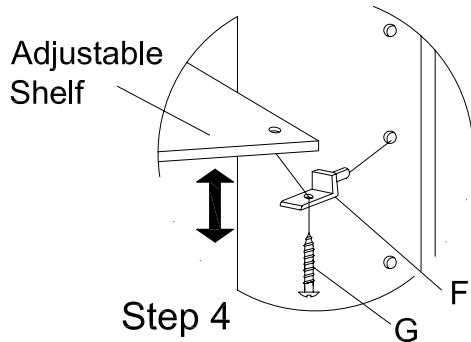

# Southern Living

by Chromcraft Revington

26860 ISLAND TOP

26060 ISLAND BASE

Item	Sketch	Description	Qty
A		Flat Washer 5/16" x 16mm	8 PCS
B		Lock Washer 5/16"	8 PCS
C		Bolt 5/16" x 2"	8 PCS
D		Bolt 5/16" x 1-1/8"	1 PC
E		Hex Wrench 5/16"	4 PCS
F		Shelf pin	12 PCS
G		Screw 3mm x 15mm	12 PCS