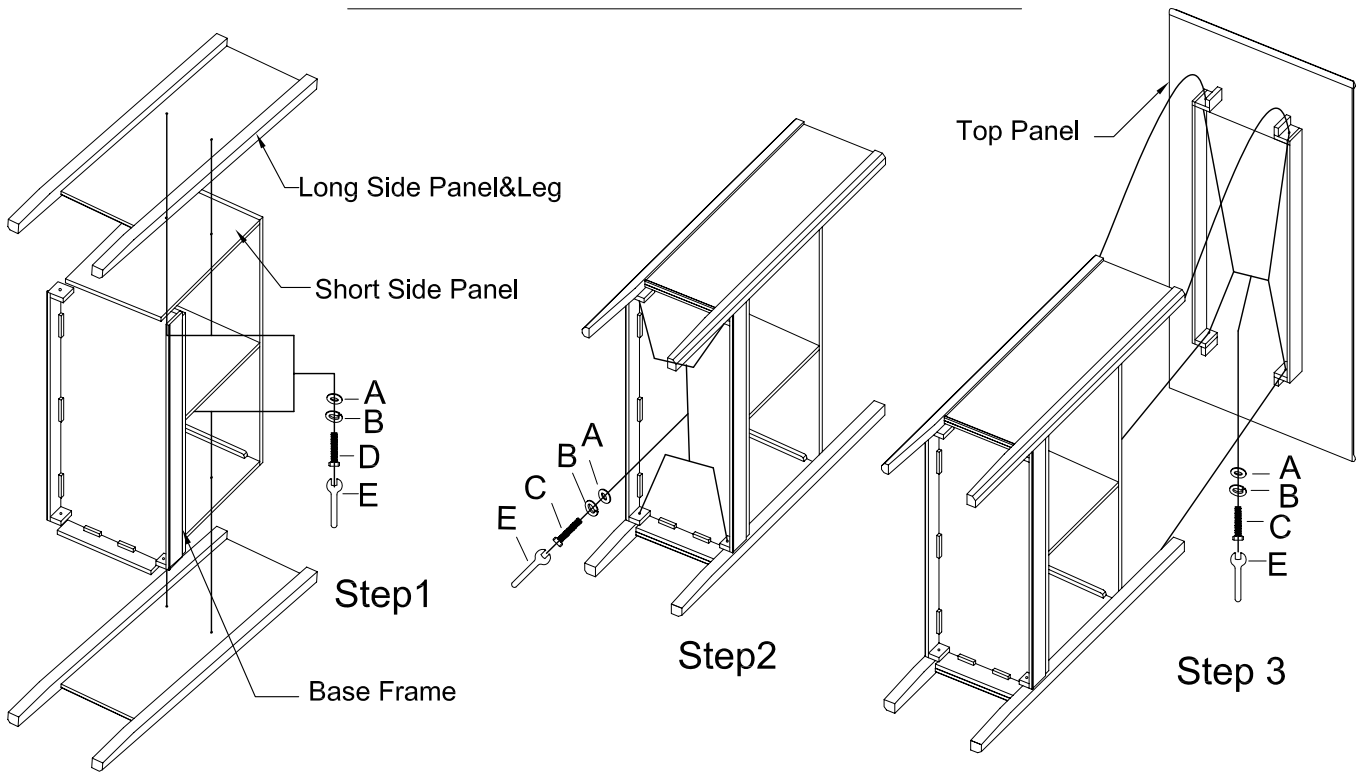

# Southern Living

by Chromcraft Revington

26860 ISLAND TOP

26060 ISLAND BASE

Item	Sketch	Description	Qty
A		Flat Washer 5/16" x 16mm	8 PCS
B		Lock Washer 5/16"	8 PCS
C		Bolt 5/16" x 2"	8 PCS
D		Bolt 5/16" x 1-1/8"	1 PC
E		Hex Wrench 5/16"	4 PCS
F		Shelf pin	12 PCS
G		Screw 3mm x 15mm	12 PCS