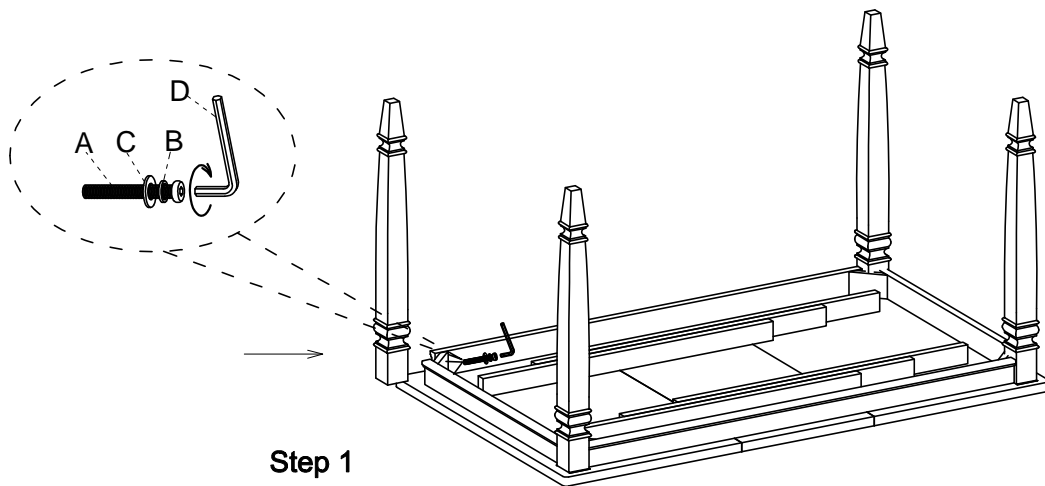

ASSEMBLY INSTRUCTION

ITEM NO: T8748/T9748

HIGH GATHERING LEG TABLE

Step 1

DO NOT TIGHTEN SCREWS
UNTIL COMPLETELY ASSEMBLED

Item	Sketch	Description	Qty
A		Bolt $\text{Ø}5/16'' \times 2''$	8PCS
B		Spring washer $\text{Ø}5/16'' \times 13\text{mm}$	8PCS
C		Flat washer $\text{Ø}5/16'' \times 19\text{mm}$	8PCS
D		Wrench 5mm	1PC